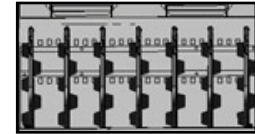

Your Authorized Reseller:

Configuration made easy!

Capacity	
Standard: 1 1/8" width	16
Wide: 1 5/8" width	10
Ultra Wide: 2 1/4" width	8
Fitment	
Device Dividers	Adjustable
iPad / Tablet	✓
11.6" Chromebook	✓
13.3" Chromebook	✓
14" Chromebook	✓
15.6" Laptop	✓
17" Laptop	✓
Security	
Keyed Lock & Padlock Flange	✓
All Metal Construction	✓
Features & Functionality	
Removable Top Panel	✓
Retractable Doors	✓
Electrical	
Internal Outlets	16
Cooling Fans	✓
Replaceable Power Cord	✓
Warranty	
Lifetime Frame	✓
2 Year Electrical	✓
Specifications	
Height	16 1/4"
Width	30 1/4"
Depth	17 3/4"
Weight (lbs, estimate)	77

User-Configurable Adjustable Device Dividers