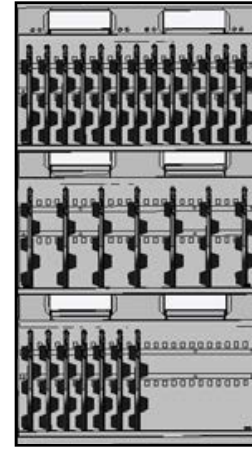

**Configuration made easy!**

User-Configurable Adjustable Device Dividers

3 Mode Intelli-Timer

**Directional Locking**

**Full Swivel**

2 Directional Casters:  
Tracks Straight or Swivels Anywhere

Small Footprint Fits Anywhere