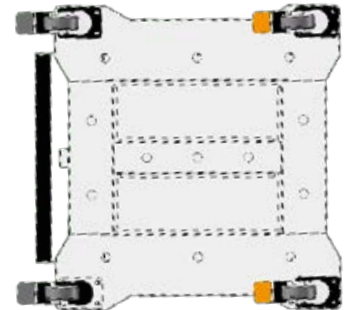

**Configuration made easy!**

User-Configurable Adjustable Device Dividers

3 Mode Intelli-Timer

**Directional Locking**

**Full Swivel**

2 Directional Casters:  
Tracks Straight or Swivels Anywhere

Small Footprint Fits Anywhere