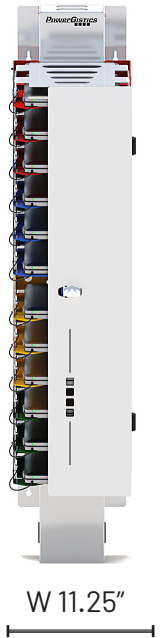

CORE12 USB The Smart Alternative to the Charging Cart.

For Chromebooks,
Laptops and Tablets

Key Features for Academic Results

Small Vertical Footprint

Two Towers take up less than half of the square footage of a single cart.

Versatile Mounting Options:

Wall mount, stands, or rollers are designed specifically to evolve to your future deployment needs.

TECH SPECS – Model #: 1C120USB

12 shelf wall mounted Tower includes a USB power strip and 12 USB-A to USB-C cords.

TOWER DIMENSIONS:

H 51.50" x W 11.25" x D 20.00"

H 130.81cm x W 28.58cm x D 50.80cm

Power Supply:

100 - 250 VAC 50/60 Hz. Output of 2.1A per port for sleep and charge. For devices with maximum power supply of 45W or less.

Cord Length: 10' / 3.05m

Assembled Weight: 43lb / 19.50kg

Shelf Spacing: 1.75" / 4.45cm

NEW FOR 2021

TechStop Shelves

Futureproof shelves with an adjustable TechStop limiter that keeps devices at the front of the shelf, making it easier for users of all ages to access devices.