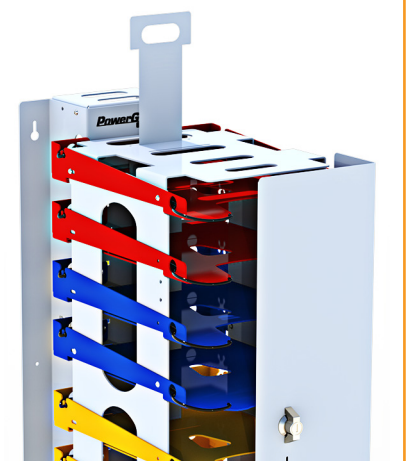

Versatile Mounting Options:

Wall mount, stands, or rollers are designed specifically to evolve to your future deployment needs.

TECH SPECS – Model #: 1C120USB

12 shelf wall mounted Tower includes a USB power strip and 12 USB-A to USB-C cords.

TOWER DIMENSIONS:

H 51.50" x W 11.25" x D 20.00"

H 130.81cm x W 28.58cm x D 50.80cm

Power Supply:

100 - 250 VAC 50/60 Hz. Output of 2.1A per port for sleep and charge. For devices with maximum power supply of 45W or less.

Cord Length: 10' / 3.05m

Assembled Weight: 43lb / 19.50kg

Shelf Spacing: 1.75" / 4.45cm

NEW FOR 2021

TechStop Shelves

Futureproof shelves with an adjustable TechStop limiter that keeps devices at the front of the shelf, making it easier for users of all ages to access devices.

800-433-6326
www.genesis-technologies.com

Genesis
Technology Solutions for Education,
Non-Profit, and Government.

Versatile and Futureproof Shelves

The adjustable TechStop keeps devices at the front of the shelf, making it easier for users of all ages to plug in or unplug devices during return or retrieval. Insert the TechStop into the appropriate slot for your device sizes, or remove altogether for larger laptops.