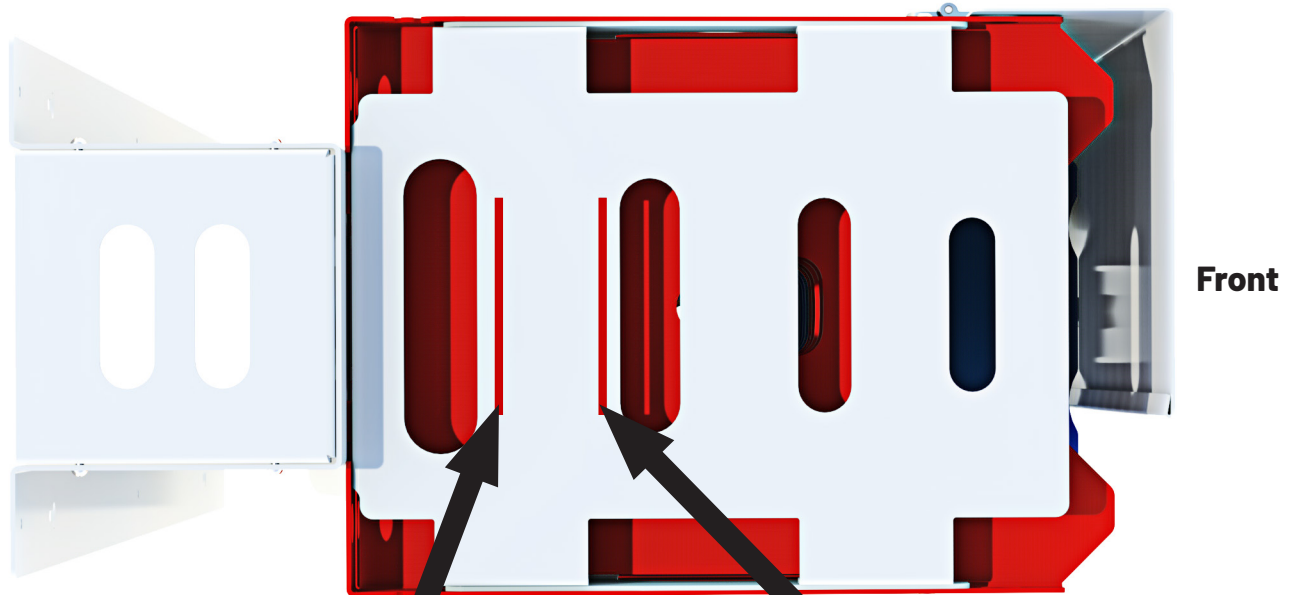

TOWER DIMENSIONS:

H 51.50" x W 11.25" x D 20.00"

H 130.81cm x W 28.58cm x D 50.80cm

Power Supply:

100 - 250 VAC 50/60 Hz. Output of 2.1A per port for sleep and charge. For devices with maximum power supply of 45W or less.

Cord Length: 10' / 3.05m

Assembled Weight: 43lb / 19.50kg

Shelf Spacing: 1.75" / 4.45cm

NEW FOR 2021

TechStop Shelves

Futureproof shelves with an adjustable TechStop limiter that keeps devices at the front of the shelf, making it easier for users of all ages to access devices.

800-433-6326
www.genesis-technologies.com

Genesis
Technology Solutions for Education,
Non-Profit, and Government.

Versatile and Futureproof Shelves

The adjustable TechStop keeps devices at the front of the shelf, making it easier for users of all ages to plug in or unplug devices during return or retrieval. Insert the TechStop into the appropriate slot for your device sizes, or remove altogether for larger laptops.

PLACEMENT OPTIONS FOR THE TECHSTOP

Removal of TechStop
for devices
up to 14.8"

TechStop in second slot
for devices
up to 11.25"

TechStop in first slot
for devices
up to 10.25"